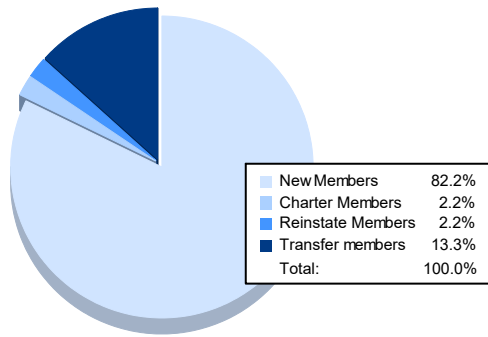

Year	New Clubs	Dropped Clubs	Gain/ Loss Clubs	New Members	Charter Members	Reinstate Members	Transfer Members	Total Member Added	Total Members Dropped	Gain/ Loss Members
2016-2017	0	3	-3	102	0	2	10	114	179	-65
2017-2018	0	2	-2	80	2	2	14	98	173	-75
2018-2019	0	1	-1	77	2	1	8	88	145	-57
2019-2020	0	1	-1	81	0	0	6	87	125	-38
2020-2021	0	3	-3	37	1	1	6	45	135	-90
<b>Average</b>	<b>0</b>	<b>2</b>	<b>-2</b>	<b>75</b>	<b>1</b>	<b>1</b>	<b>9</b>	<b>86</b>	<b>151</b>	<b>-65</b>

### Membership Composition June 2021 Cumulative