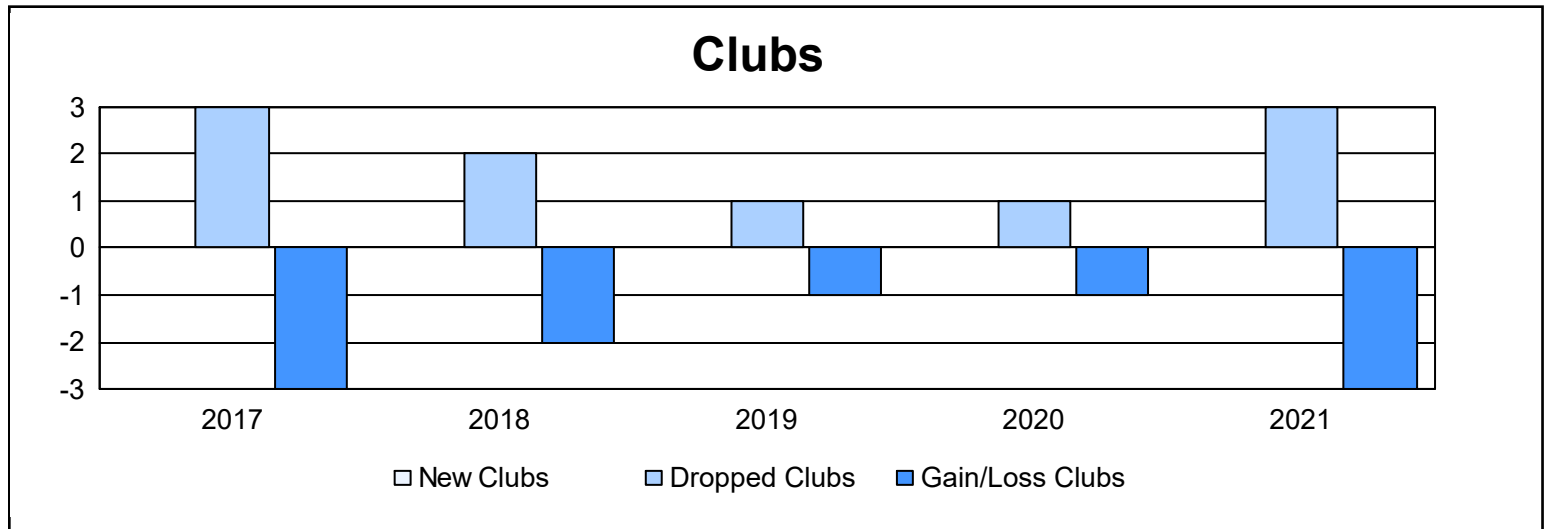

Year	New Clubs	Dropped Clubs	Gain/ Loss Clubs	New Members	Charter Members	Reinstate Members	Transfer Members	Total Member Added	Total Members Dropped	Gain/ Loss Members
2016-2017	0	3	-3	102	0	2	10	114	179	-65
2017-2018	0	2	-2	80	2	2	14	98	173	-75
2018-2019	0	1	-1	77	2	1	8	88	145	-57
2019-2020	0	1	-1	81	0	0	6	87	125	-38
2020-2021	0	3	-3	37	1	1	6	45	135	-90
<b>Average</b>	<b>0</b>	<b>2</b>	<b>-2</b>	<b>75</b>	<b>1</b>	<b>1</b>	<b>9</b>	<b>86</b>	<b>151</b>	<b>-65</b>

### Membership Composition June 2021 Cumulative