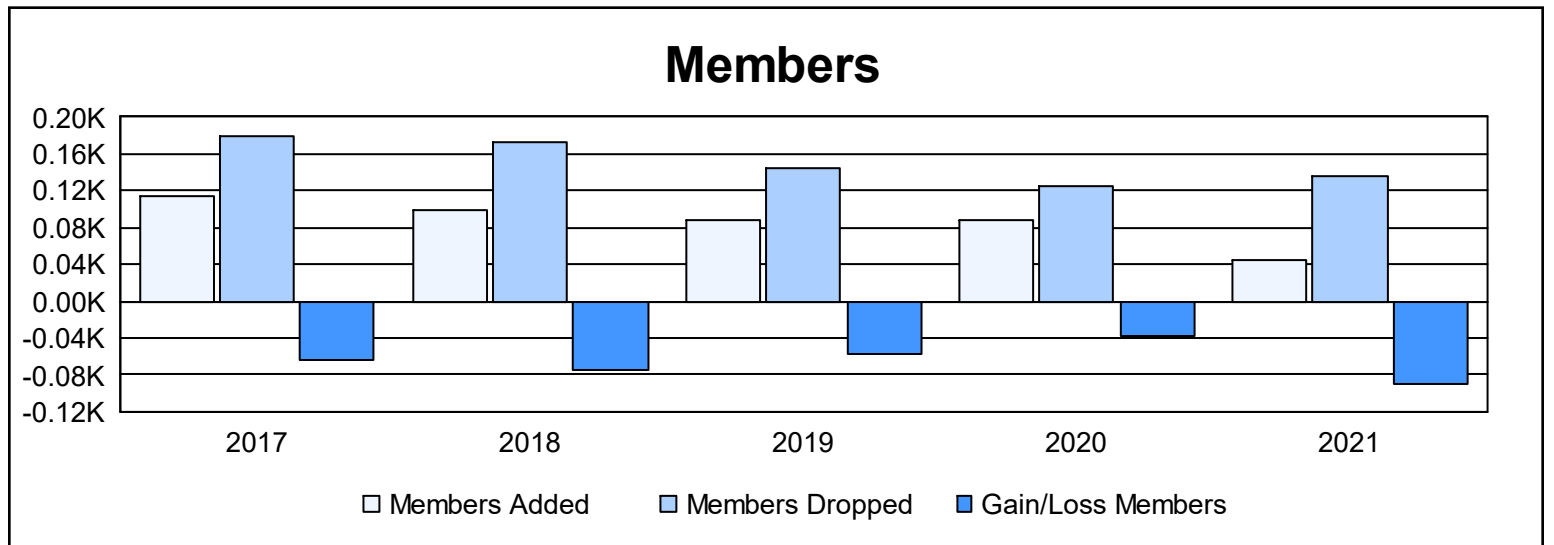

Year	New Clubs	Dropped Clubs	Gain/ Loss Clubs	New Members	Charter Members	Reinstate Members	Transfer Members	Total Member Added	Total Members Dropped	Gain/ Loss Members
2016-2017	0	3	-3	102	0	2	10	114	179	-65
2017-2018	0	2	-2	80	2	2	14	98	173	-75
2018-2019	0	1	-1	77	2	1	8	88	145	-57
2019-2020	0	1	-1	81	0	0	6	87	125	-38
2020-2021	0	3	-3	37	1	1	6	45	135	-90
<b>Average</b>	<b>0</b>	<b>2</b>	<b>-2</b>	<b>75</b>	<b>1</b>	<b>1</b>	<b>9</b>	<b>86</b>	<b>151</b>	<b>-65</b>

### Membership Composition June 2021 Cumulative